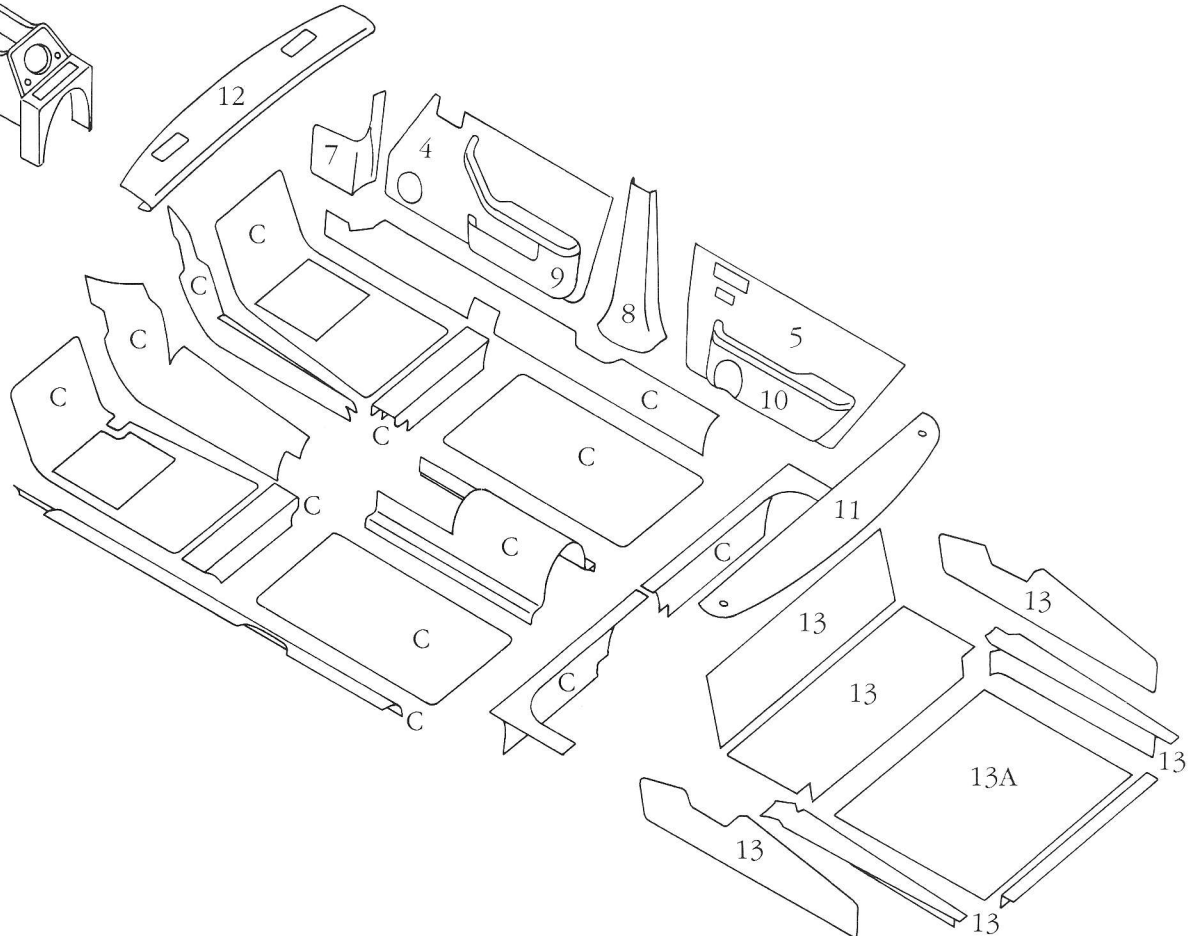

ORIGINAL SPECIFICATION JAGUAR INTERIORS

XJ6 SALOON SERIES III, 1979-1987 INTERIOR KIT

K017B Standard Kit

Kit Includes:

- Carpet Set
- Underfelt Kit
- Connolly Leather Seat Covers, front and rear
- Front & Rear Door Panels
- Centre Console Retrim Kit
- Connolly Leather Headrest Covers
- A-Post Panels
- Vinyl & Foam for B/C-Post Panels
- Draught Excluder
- Headliner Material
- Rear Parcel Shelf
- Key Fob

K017C Major Kit

Kit Includes:

- Standard Kit
- Front & Rear Armrest Retrim Kits
- Boot Retrim Kit
- Front Foam Seat Cushions

ORIGINAL SPECIFICATION JAGUAR INTERIORS

XJ6 SALOON SERIES III, 1979-1987 INDIVIDUAL COMPONENTS