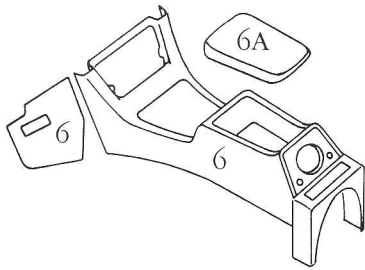

ORIGINAL SPECIFICATION JAGUAR INTERIORS

XJ6 SALOON SERIES III, 1979-1987 INTERIOR KIT

K017B Standard Kit

Kit Includes:

- Carpet Set
- Underfelt Kit
- Connolly Leather Seat Covers, front and rear
- Front & Rear Door Panels
- Centre Console Retrim Kit
- Connolly Leather Headrest Covers
- A-Post Panels
- Vinyl & Foam for B/C-Post Panels
- Draught Excluder
- Headliner Material
- Rear Parcel Shelf
- Key Fob

K017C Major Kit

Kit Includes:

- Standard Kit
- Front & Rear Armrest Retrim Kits
- Boot Retrim Kit
- Front Foam Seat Cushions

ORIGINAL SPECIFICATION JAGUAR INTERIORS

XJ6 SALOON SERIES III, 1979-1987 INDIVIDUAL COMPONENTS