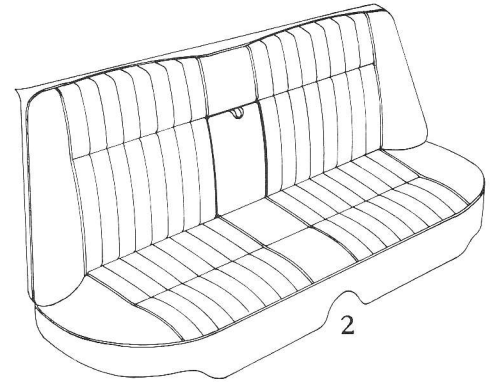

ORIGINAL SPECIFICATION JAGUAR INTERIORS

XJ6 SALOON SERIES III, 1979-1987 INTERIOR KIT

K017B Standard Kit

Kit Includes:

- Carpet Set
- Underfelt Kit
- Connolly Leather Seat Covers, front and rear
- Front & Rear Door Panels
- Centre Console Retrim Kit
- Connolly Leather Headrest Covers
- A-Post Panels
- Vinyl & Foam for B/C-Post Panels
- Draught Excluder
- Headliner Material
- Rear Parcel Shelf
- Key Fob

K017C Major Kit

Kit Includes:

- Standard Kit
- Front & Rear Armrest Retrim Kits
- Boot Retrim Kit
- Front Foam Seat Cushions

ORIGINAL SPECIFICATION JAGUAR INTERIORS

XJ6 SALOON SERIES III, 1979-1987 INDIVIDUAL COMPONENTS