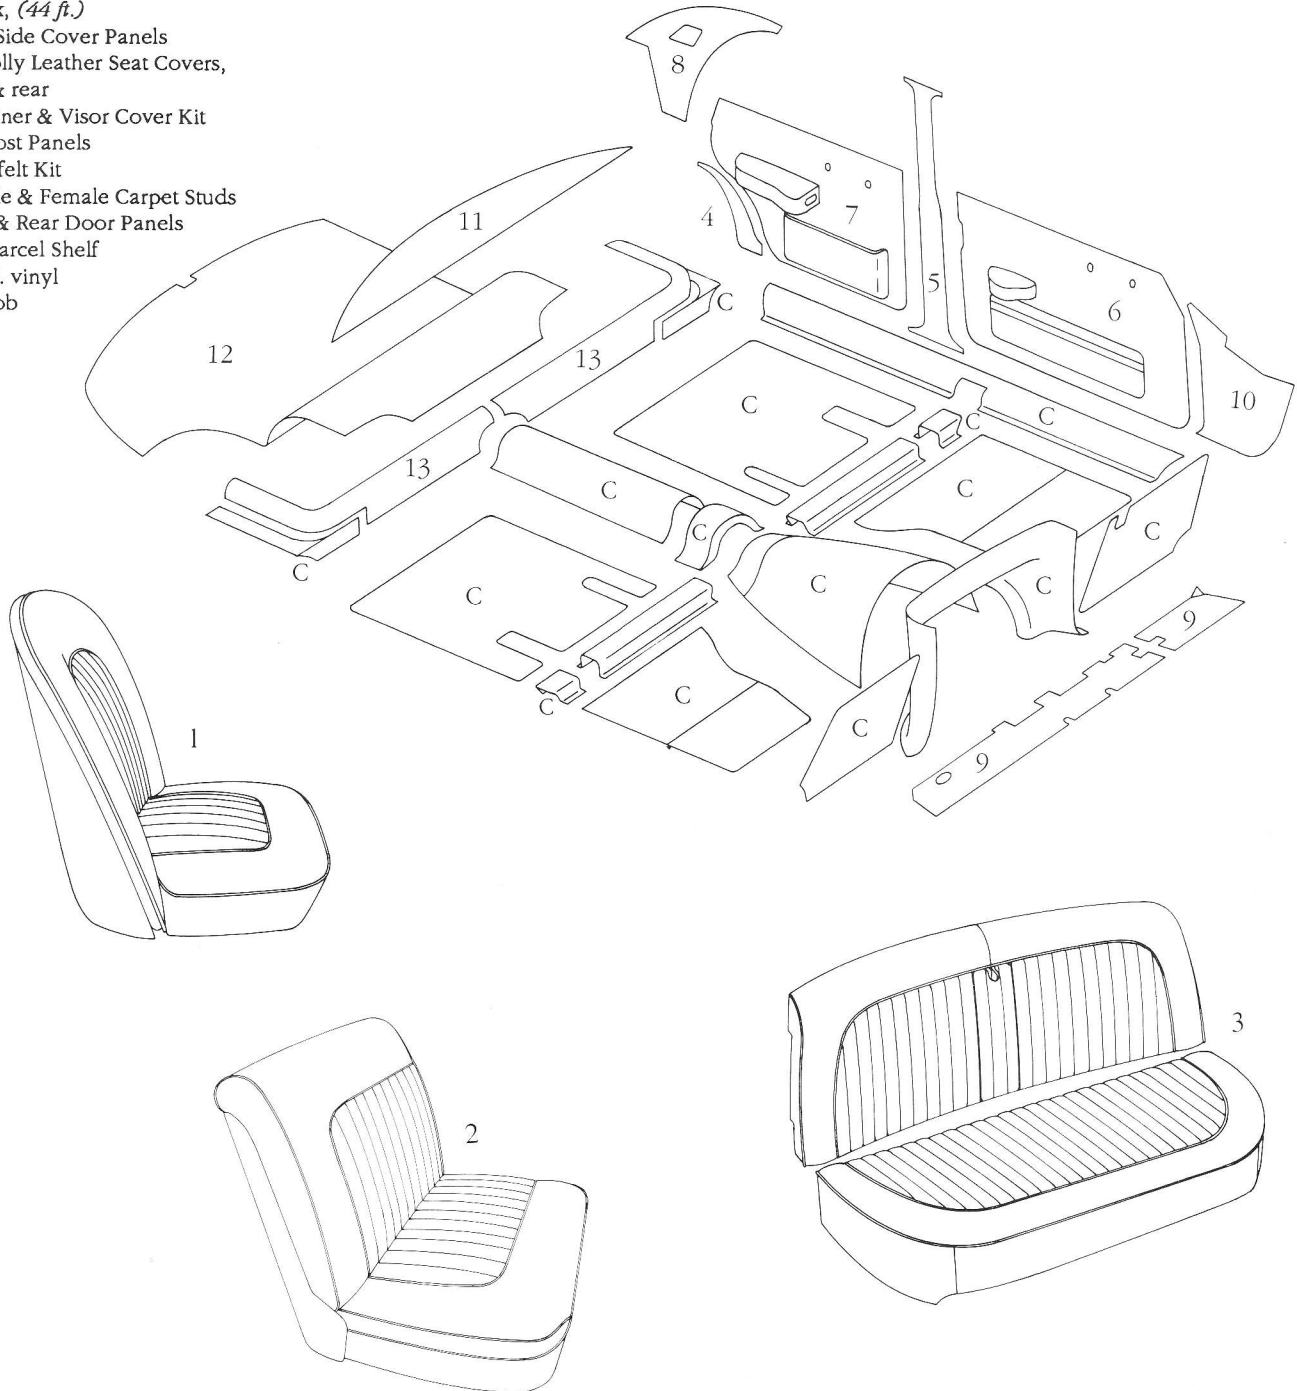

ORIGINAL SPECIFICATION JAGUAR INTERIORS

2.4-3.4 MARK I SALOON, 1955-1959
INTERIOR KIT

Complete Kit K06C

Kit Includes:

- Carpet Set
- A-Post Panels
- Underdash Panel
- Boot Mat
- Furflex, (44 ft.)
- No. 4 Side Cover Panels
- Connolly Leather Seat Covers, front & rear
- Headliner & Visor Cover Kit
- B/C-Post Panels
- Underfelt Kit
- 16 Male & Female Carpet Studs
- Front & Rear Door Panels
- Rear Parcel Shelf
- 1/3 yd. vinyl
- Key Fob

ORIGINAL SPECIFICATION JAGUAR INTERIORS

2.4-3.4 MARK I SALOON, 1955-1959 INDIVIDUAL COMPONENTS

Total Deliveries: 2.4 1955-1959, 19,400
Total Deliveries: 3.4 1957-1959, 17,340

PART NO. DESCRIPTION ILLUS. NO.

CARPETS, UNDERFELTS, STUDS

06FCA	Front Floor Carpets, 100% deep pile wool, automatic, pr.	
06FCB	Front Floor Carpets, 100% deep pile wool, manual, pr.	
06CA	Carpet Set, 100% deep pile wool, automatic	C
06CB	Carpet Set, 100% deep pile wool, manual	
06FCAU	Front Floor Underfelts, automatic, pr.	
06FCBU	Front Floor Underfelts, manual, pr.	
06CAU	Underfelt Kit, automatic	
06CBU	Underfelt Kit, manual	
1029	Female Carpet Studs, (16 req.), ea.	
1025	Male Carpet Studs, (16 req.), ea.	

CONNOLLY LEATHER SEAT COVERS

067	Leather Front Bucket Seat Covers, pr.	1
067A	Leather Front Bench Seat Covers, non-original vinyl on seat back sides (<i>outside & inside facings</i>) & seat bottom sides, (<i>interior facings only</i>), the correct material for these facings is no longer available, pr.	2
067B	Leather Rear Seat Cover, includes vinyl for rear cross-member below rear seat (13)	3