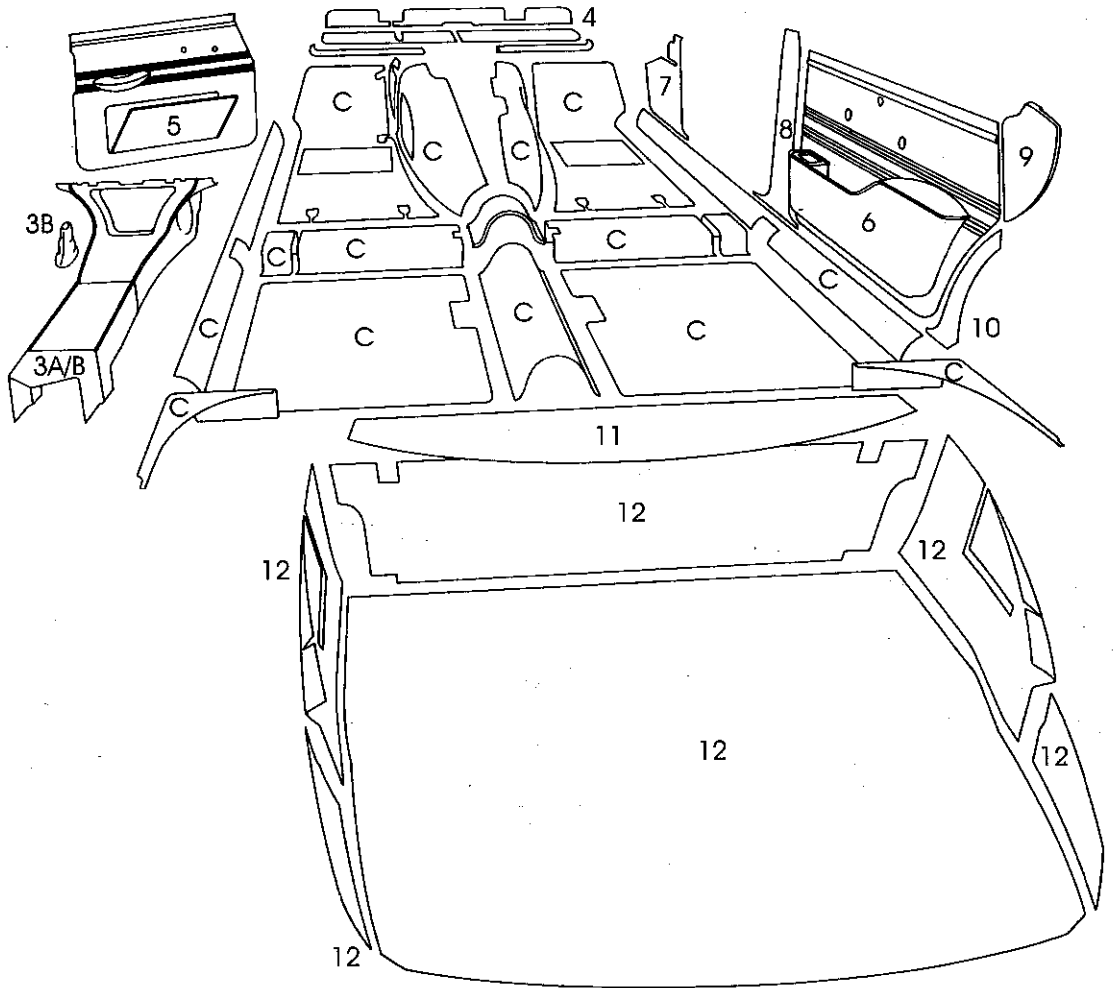

ORIGINAL SPECIFICATION JAGUAR INTERIORS

3.4 & 3.8 S-TYPE SALOON, 1963-1968
INTERIOR KIT

Complete Kit
K08B

Kit Includes:

- Carpet Set
- Underfelt Kit
- Connolly Leather Seat Covers, front & rear
- Front Seat Squab & Cushion Foams
- Headliner & Visor Cover Kit
- Front Parcel Shelf Trim Kit
- A-Post Panels
- B/C-Post Panels
- D-Post Panels
- No. 17 Trim Panels
- Rear Parcel Shelf
- Furlflex, (41 ft.)
- Boot Set
- Centre Console Retrim Kit
- Front & Rear Door Panels
- 1/3 yd. vinyl
- Key Fob