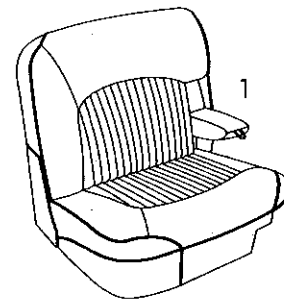

ORIGINAL SPECIFICATION JAGUAR INTERIORS

3.4 & 3.8 S-TYPE SALOON, 1963-1968
INTERIOR KIT

Complete Kit
K08B

Kit Includes:

- Carpet Set
- Underfelt Kit
- Connolly Leather Seat Covers, front & rear
- Front Seat Squab & Cushion Foams
- Headliner & Visor Cover Kit
- Front Parcel Shelf Trim Kit
- A-Post Panels
- B/C-Post Panels
- D-Post Panels
- No. 17 Trim Panels
- Rear Parcel Shelf
- Furlflex, (41 ft.)
- Boot Set
- Centre Console Retrim Kit
- Front & Rear Door Panels
- 1/3 yd. vinyl
- Key Fob