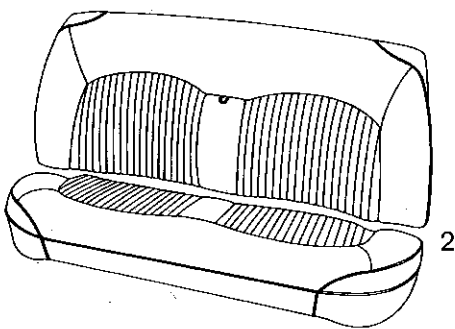

ORIGINAL SPECIFICATION JAGUAR INTERIORS

3.4 & 3.8 S-TYPE SALOON, 1963-1968
INTERIOR KIT

Complete Kit
K08B

Kit Includes:

- Carpet Set
- Underfelt Kit
- Connolly Leather Seat Covers, front & rear
- Front Seat Squab & Cushion Foams
- Headliner & Visor Cover Kit
- Front Parcel Shelf Trim Kit
- A-Post Panels
- B/C-Post Panels
- D-Post Panels
- No. 17 Trim Panels
- Rear Parcel Shelf
- Furlflex, (41 ft.)
- Boot Set
- Centre Console Retrim Kit
- Front & Rear Door Panels
- 1/3 yd. vinyl
- Key Fob